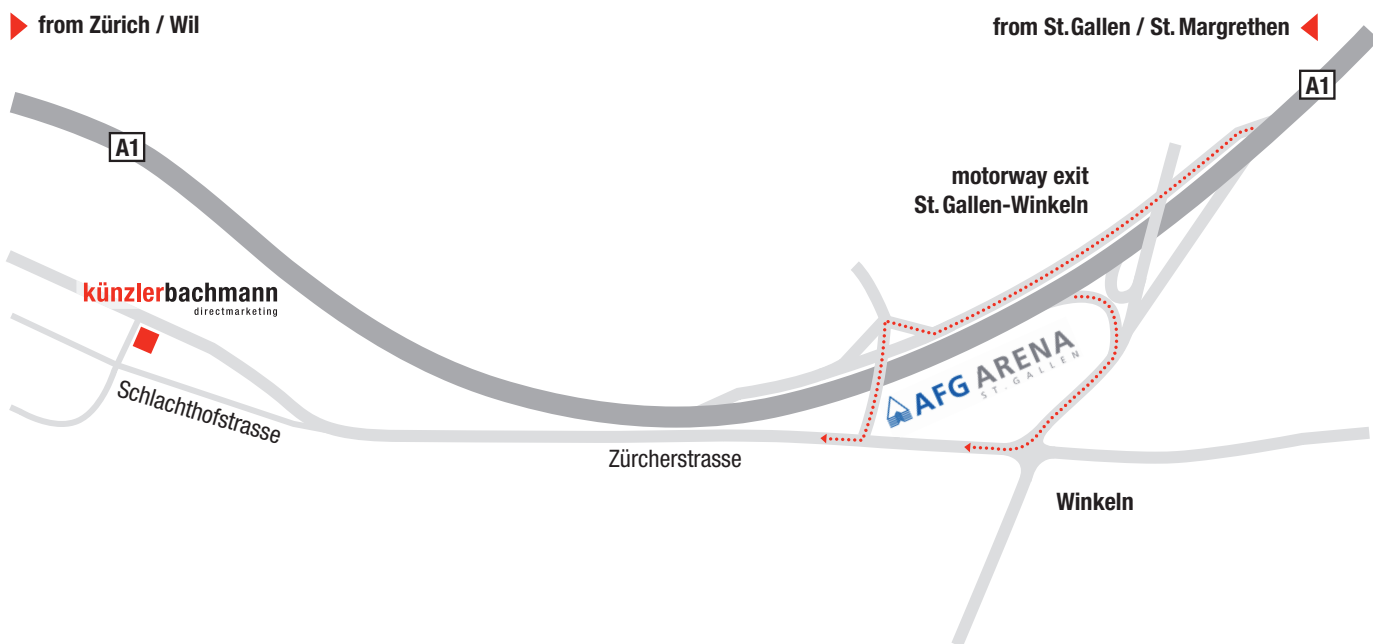

Location map KünzlerBachmann Directmarketing AG

- motorway exit St. Gallen-Winkeln
- follow signpost «Gossau Ost»
- main road towards Gossau
- after approx. 1,5 km turn left (road sign «Industrie Betriebszentralen»)
- Zürcherstrasse 601: first building on the left side, car parking see signpost